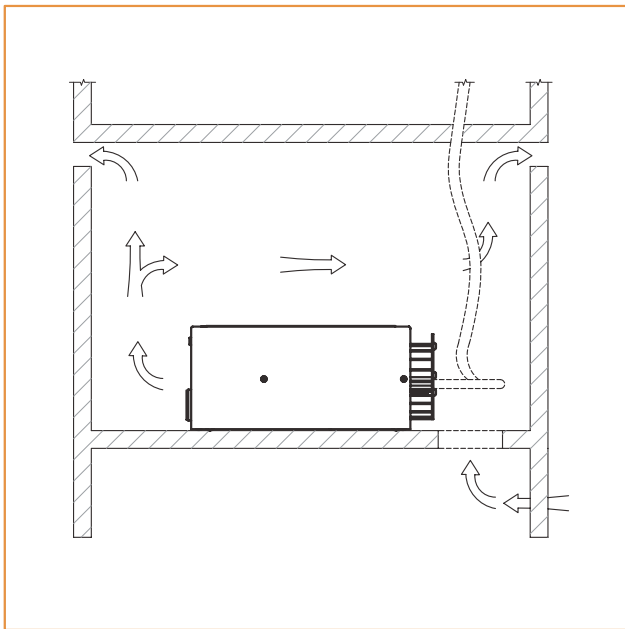

mounting & ventilation

Silver Series 150 Watt Compact

Cut Sheet #2283

illuminators

DO NOT STACK ILLUMINATORS

AIR FLOW AND MOUNTING CLEARANCE

DISPLAY CASE DETAIL
thermal rise in medium sized compartment

DISPLAY CASE DETAIL
forced ventilation in small compartment