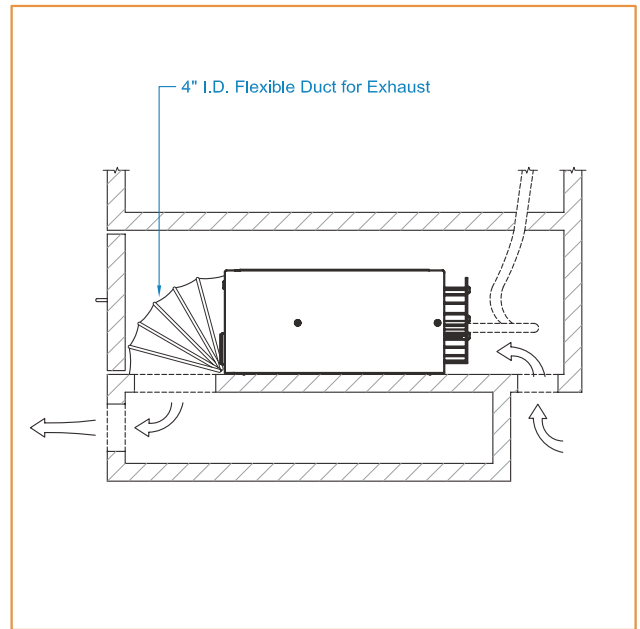

mounting & ventilation

Silver Series 150 Watt Compact

Cut Sheet #2283

illuminators

DO NOT STACK ILLUMINATORS

AIR FLOW AND MOUNTING CLEARANCE

DISPLAY CASE DETAIL
thermal rise in medium sized compartment

DISPLAY CASE DETAIL
forced ventilation in small compartment