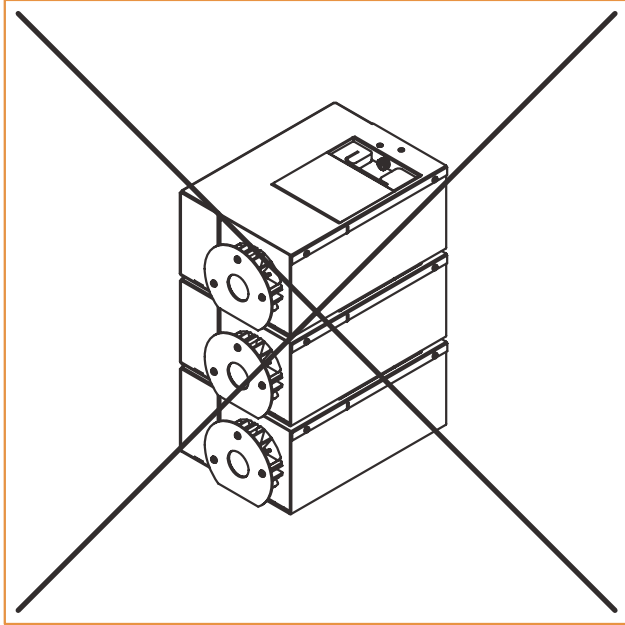

mounting & ventilation

Silver Series 150 Watt Compact

Cut Sheet #2283

illuminators

DO NOT STACK ILLUMINATORS

AIR FLOW AND MOUNTING CLEARANCE

DISPLAY CASE DETAIL
thermal rise in medium sized compartment

DISPLAY CASE DETAIL
forced ventilation in small compartment