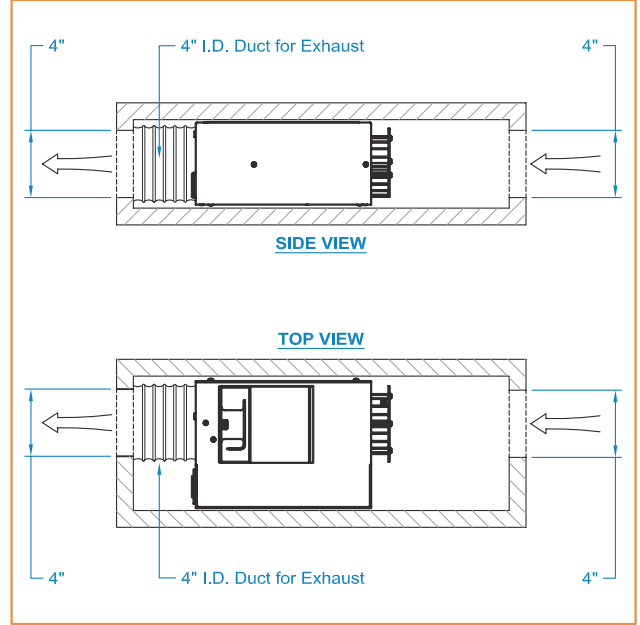

mounting & ventilation

Silver Series 150 Watt Compact

Cut Sheet #2283

illuminators

DO NOT STACK ILLUMINATORS

AIR FLOW AND MOUNTING CLEARANCE

DISPLAY CASE DETAIL
thermal rise in medium sized compartment

DISPLAY CASE DETAIL
forced ventilation in small compartment